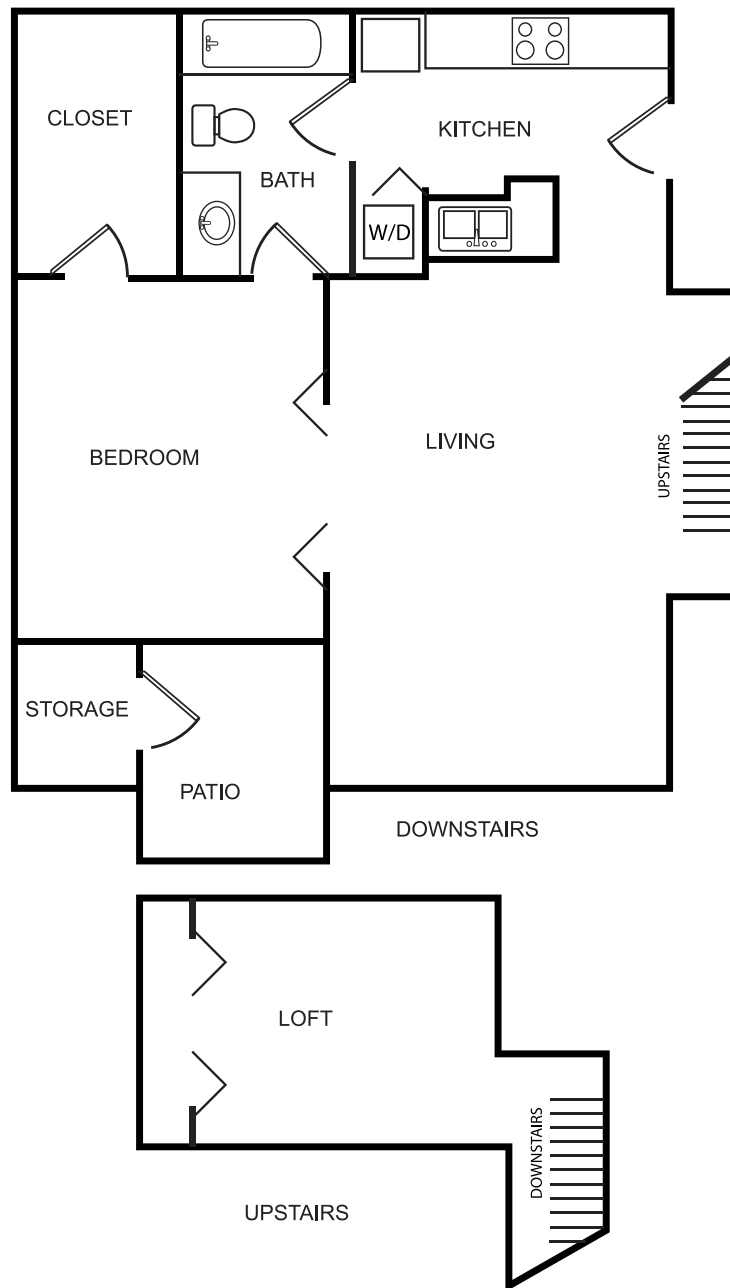

# A2 Loft

1 Bedroom / 1 Bath / 720 Sq. Ft.

## MORRISON PARK APARTMENTS

1099 S Dale St | Boise, ID 83706

208-368-7844 | [www.morrisonparkapts.com](http://www.morrisonparkapts.com)

*All Dimensions and Square Footage Are Approximate.*

**MORRISON PARK**  
APARTMENTS