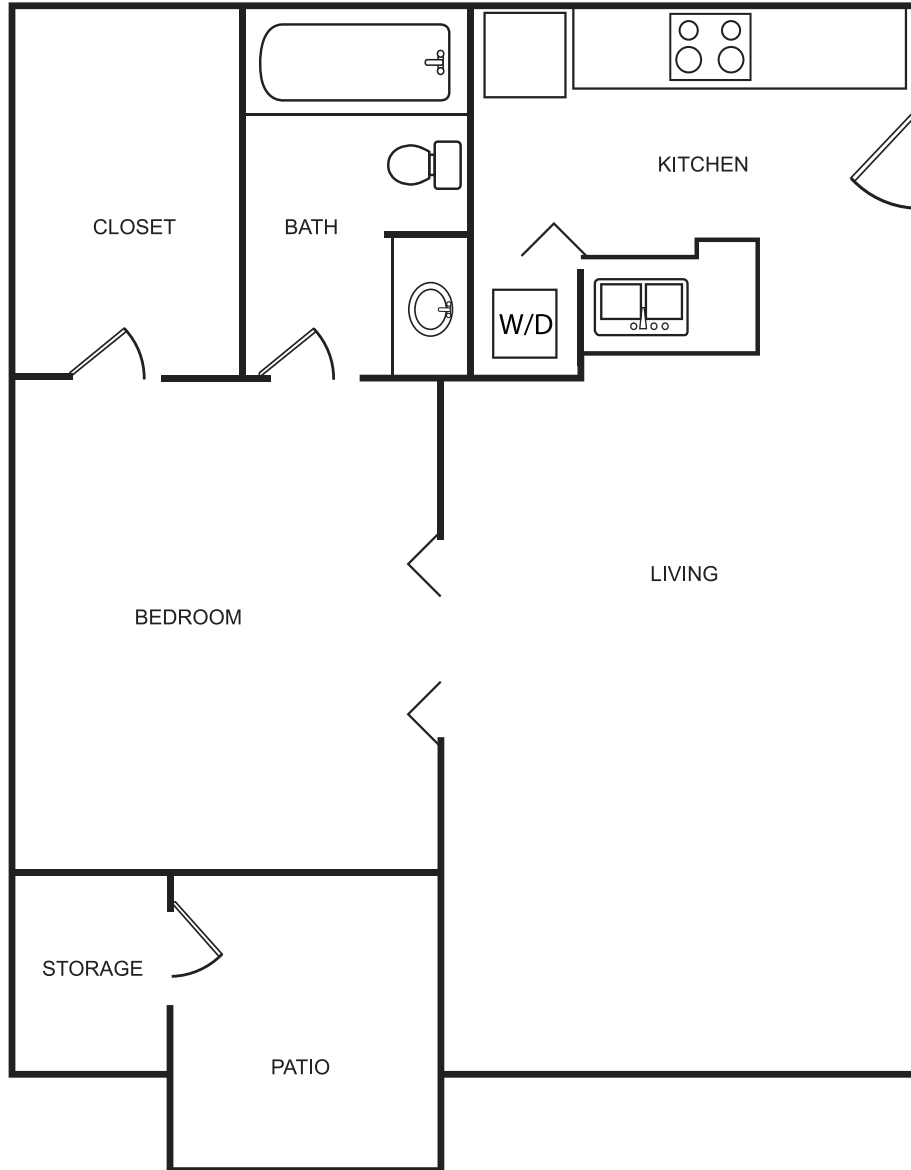

A1

1 Bedroom / 1 Bath / 540 Sq. Ft.

MORRISON PARK APARTMENTS

1099 S Dale St | Boise, ID 83706

208-368-7844 | www.morrisonparkapts.com

All Dimensions and Square Footage Are Approximate.

MORRISON PARK
APARTMENTS