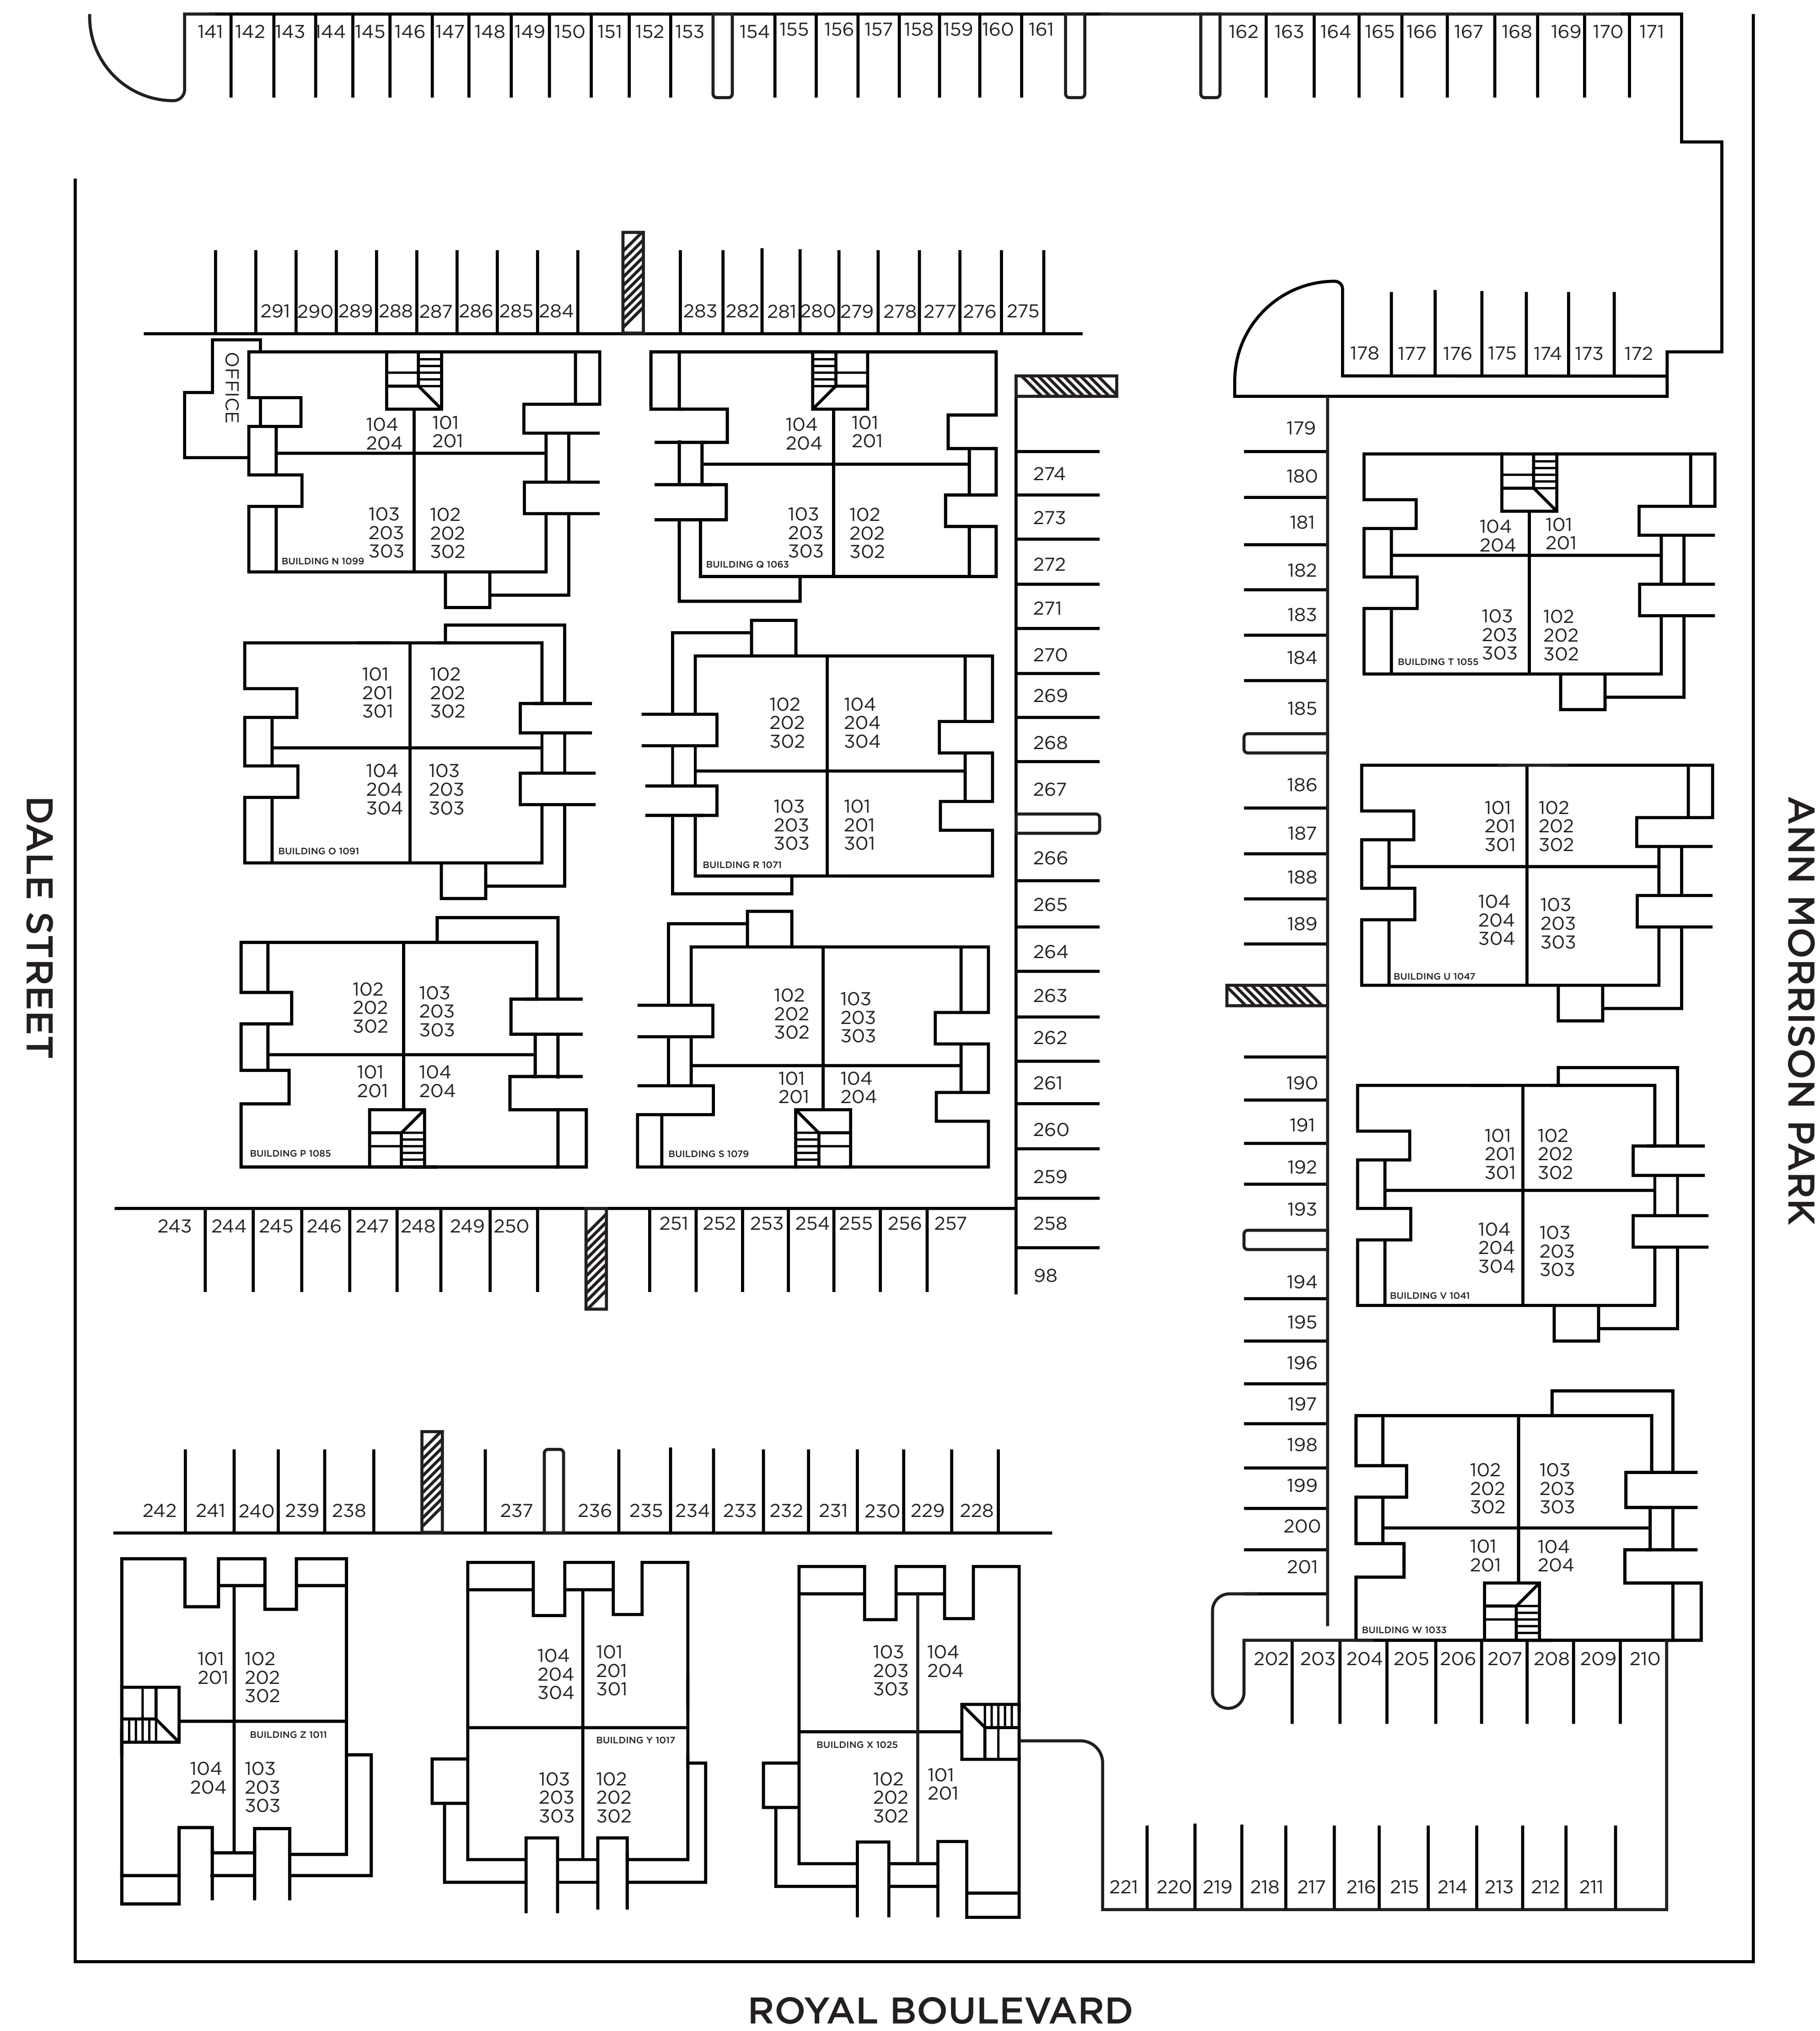

# MORRISON PARK SITE MAP - PHASE 1

MORRISON PARK APARTMENTS

1099 S Dale St | Boise, ID 83706

208-368-7844 | [www.morrisonparkapts.com](http://www.morrisonparkapts.com)

MORRISON PARK  
APARTMENTS

# MORRISON PARK SITE MAP - PHASE 2

MORRISON PARK APARTMENTS

1099 S Dale St | Boise, ID 83706

208-368-7844 | [www.morrisonparkapts.com](http://www.morrisonparkapts.com)