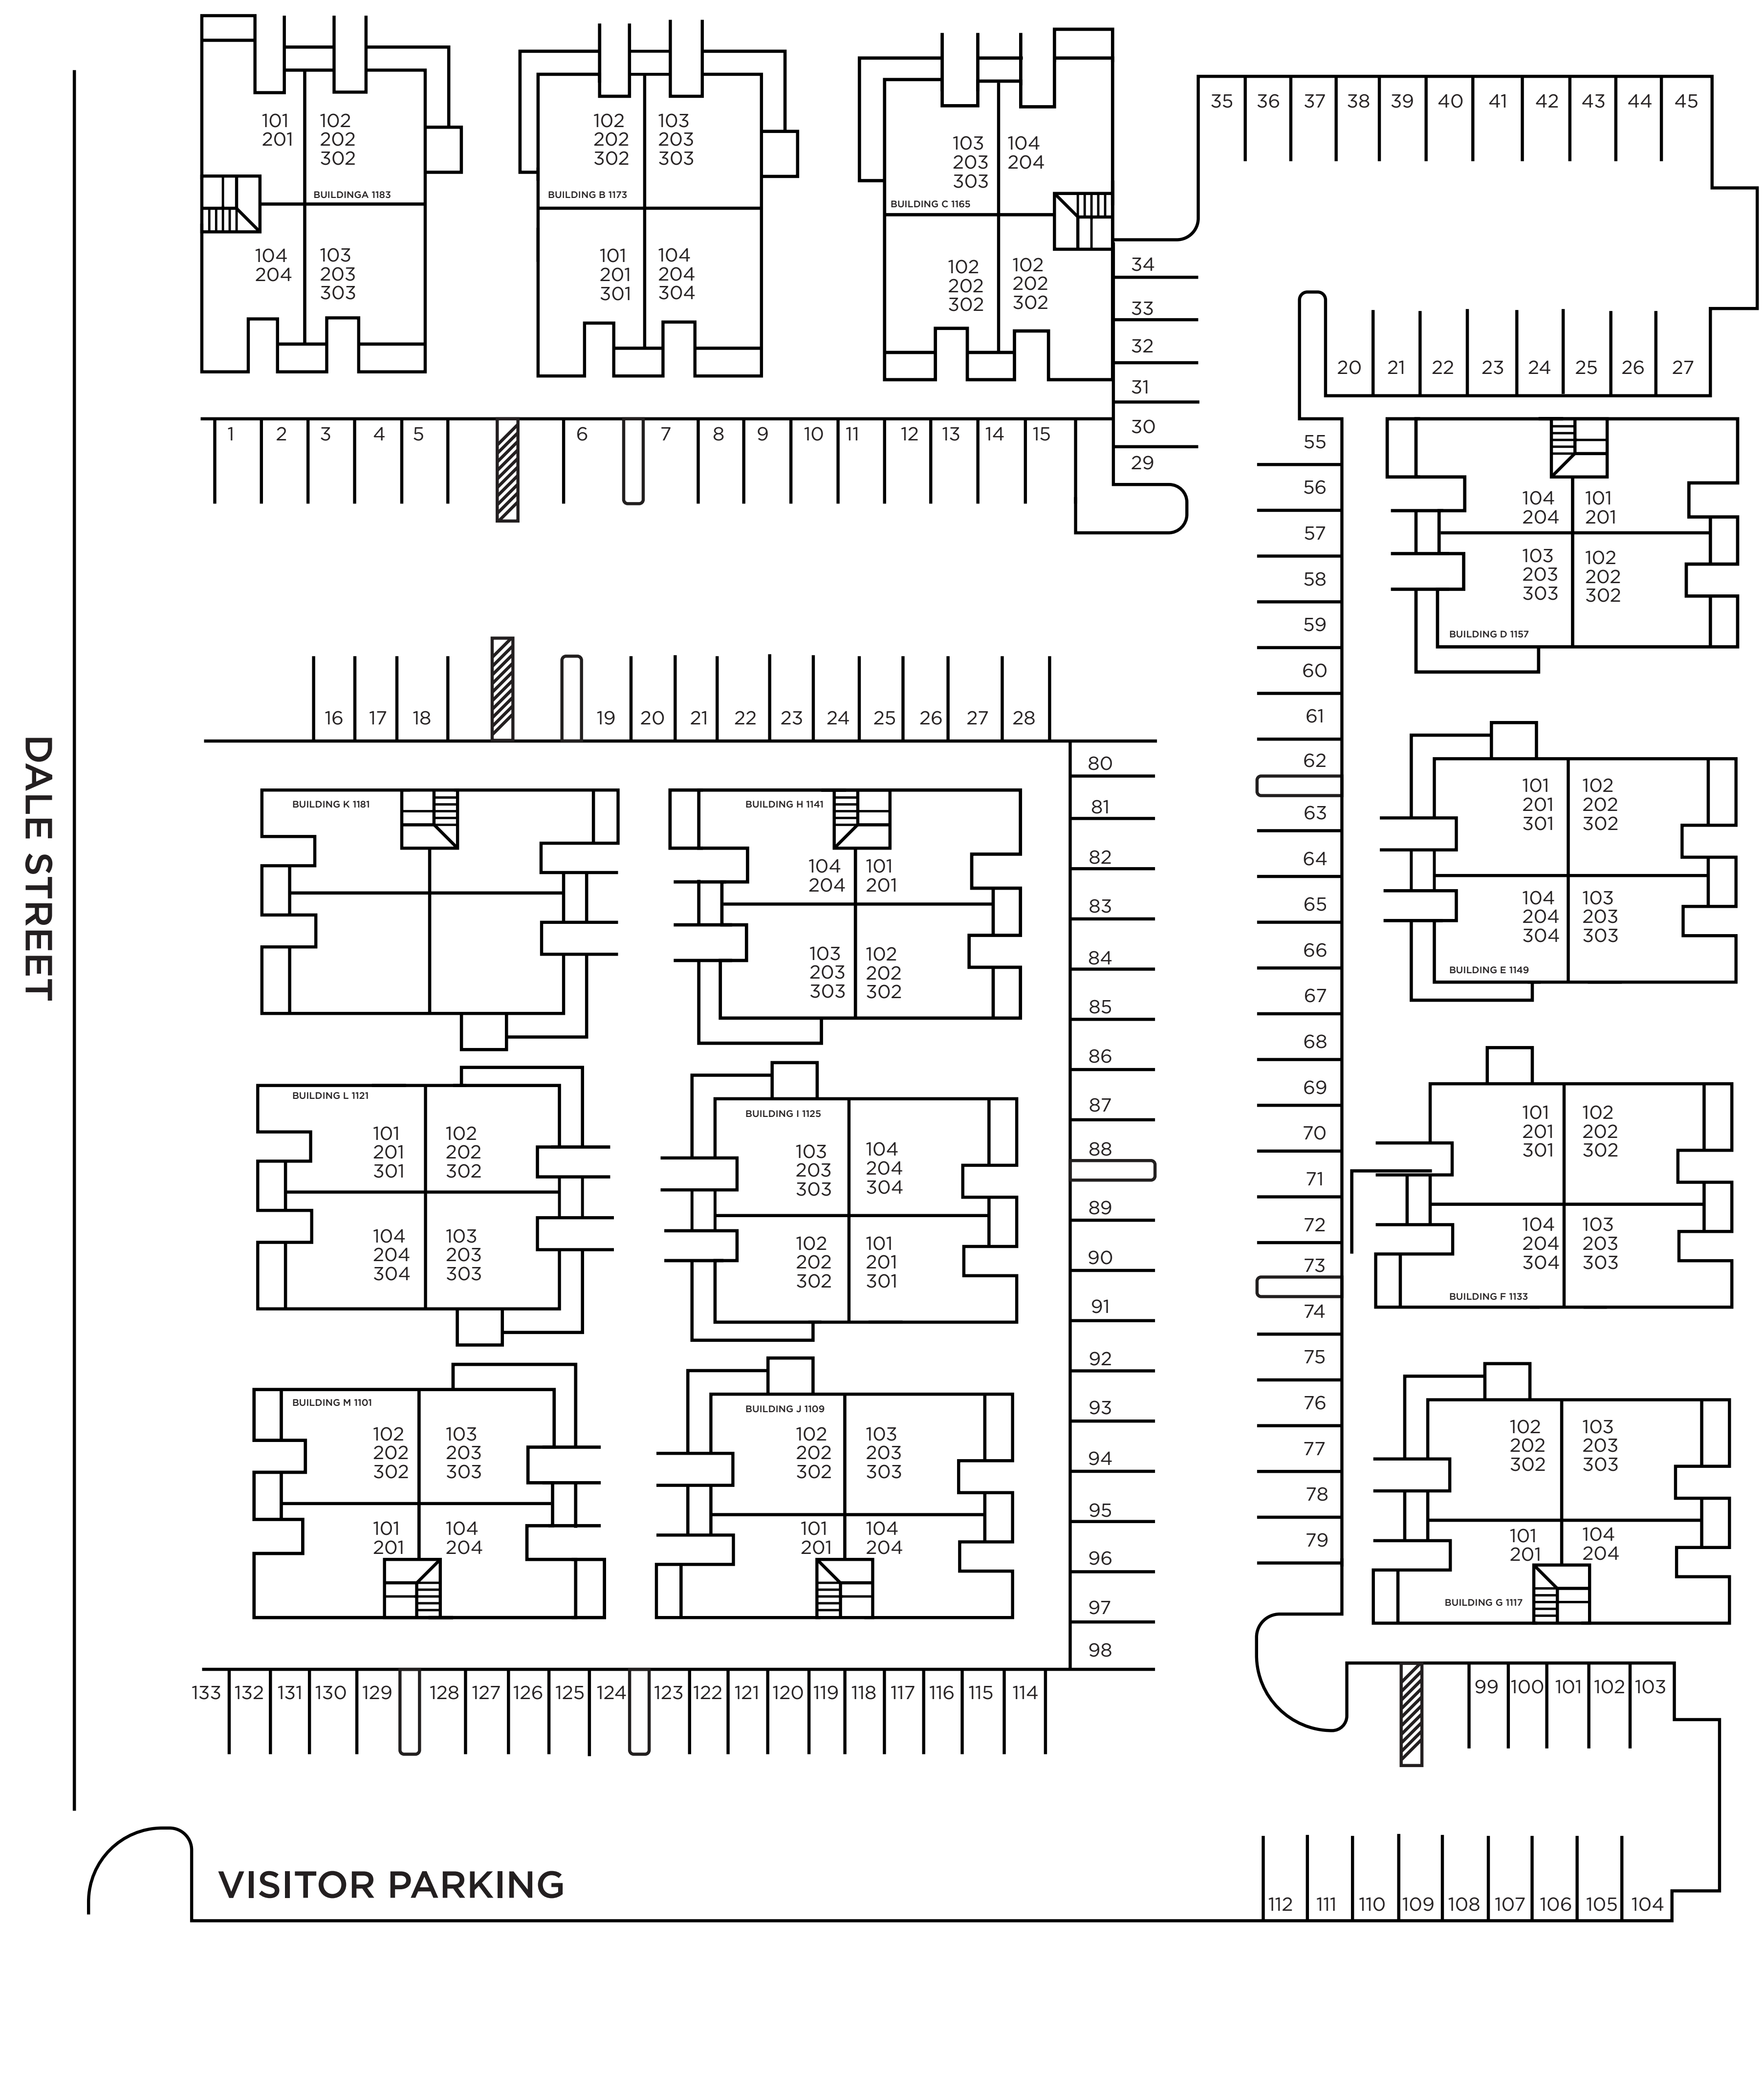

# MORRISON PARK SITE MAP - PHASE 1

MORRISON PARK APARTMENTS

1099 S Dale St | Boise, ID 83706

208-368-7844 | [www.morrisonparkapts.com](http://www.morrisonparkapts.com)

MORRISON PARK  
APARTMENTS

# MORRISON PARK SITE MAP - PHASE 2

MORRISON PARK APARTMENTS

1099 S Dale St | Boise, ID 83706

208-368-7844 | [www.morrisonparkapts.com](http://www.morrisonparkapts.com)